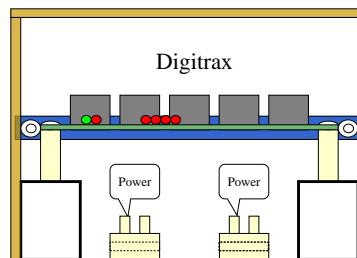

NEONS Power Box

Aristo-Craft
Receiver

Digitrax
DB200
or
DCS200

Digitrax

Optional
Analog Power
for Green or Red

Green
Analog In

Red
Analog

Aristo-Craft
Receiver